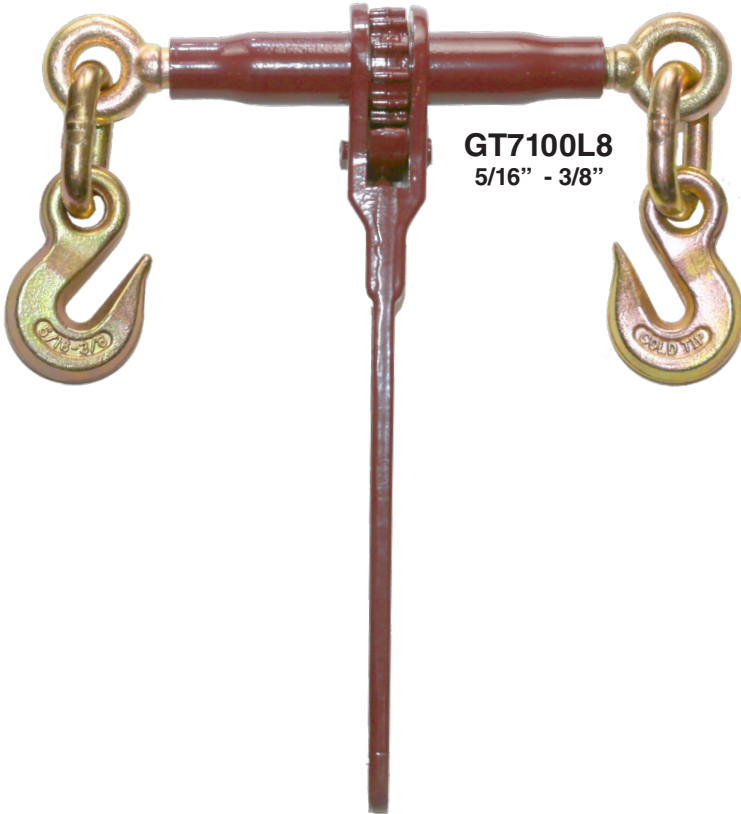

# GOLD TIP BINDERS BY ADVANTAGE

## SHORT BARREL LITE BINDERS

### GOLD-TIP® LITE - SHORT BARREL

### HOOK-HOOK

STOCK NUMBER	CHAIN SIZE	TAKE-UP	BARREL LENGTH	HANDLE LENGTH	SCREW DIAMETER	BEARING TO BEARING (CLOSED-OPEN)	WORKING LOAD LIMIT (LBS.)	PROOF LOAD LIMIT (LBS.)	WEIGHT/PIECE (LBS.)
GT7100L8	5/16" - 3/8"	6"	8"	15"	7/8"	23" - 29"	7,100	14,200	10