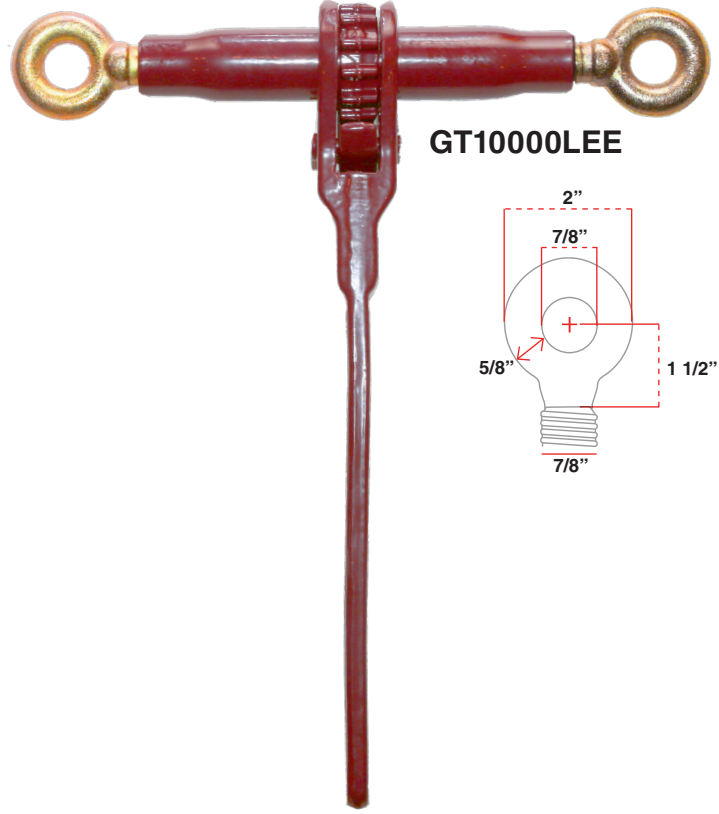

# GOLD TIP BINDERS BY ADVANTAGE

## SHORT BARREL LITE BINDERS

### HOOK-HOOK

STOCK NUMBER	CHAIN SIZE	TAKE-UP	BARREL LENGTH	HANDLE LENGTH	SCREW DIAMETER	BEARING TO BEARING (CLOSED-OPEN)	WORKING LOAD LIMIT (LBS.)	PROOF LOAD LIMIT (LBS.)	WEIGHT/PIECE (LBS.)
GT7100L8	5/16" - 3/8"	6"	8"	15"	7/8"	23" - 29"	7,100	14,200	10

### EYE-EYE

STOCK NUMBER	TAKE-UP	BARREL LENGTH	HANDLE LENGTH	SCREW DIAMETER	EYE DIAMETER	BEARING TO BEARING (CLOSED-OPEN)	WORKING LOAD LIMIT (LBS.)	PROOF LOAD LIMIT (LBS.)	WEIGHT/PIECE (LBS.)
GT10000LEE	6"	8"	15"	7/8"	7/8"	11.25" - 17.25"	10,000	20,000	10