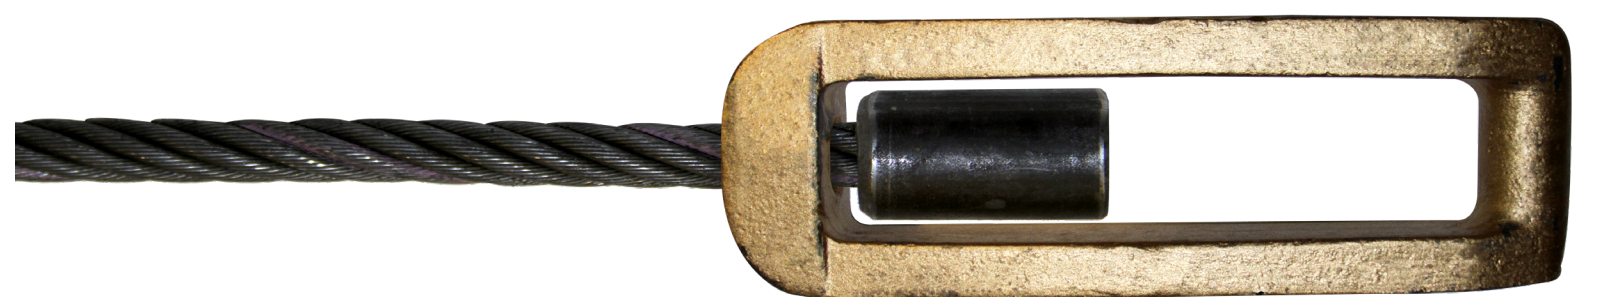

THIMBLED EYE

GAC WINCH

FIXED EYE HOIST HOOK

SWIVEL EYE HOIST HOOK

FIXED EYE SELF LOCKING

SWIVEL EYE SELF LOCKING

BUTTON

CONTAINER/ROLL OFF

TAIL CHAIN

SWAGED LOGGING